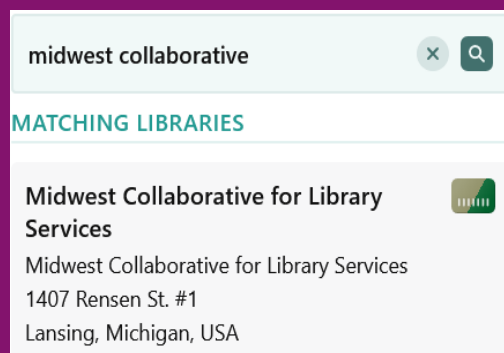

ACCESS MORE LIBBY TITLES

To access even more eBooks & eAudiobooks visit our partners Midwest Collaborative for Library Services, Great Lakes Digital Libraries, Lakeland Library Cooperative, White Pine Library Cooperative, Up North Michigan Consortium and Download Destination.

1. Touch the Menu icon (3 horizontal lines) at the bottom of your screen

2. Touch "Add a Library"

3. Type Midwest Collaborative for Library Services (MCLS)

4. Touch MCLS when it appears on your screen

5. Touch "Sign in With My Card"