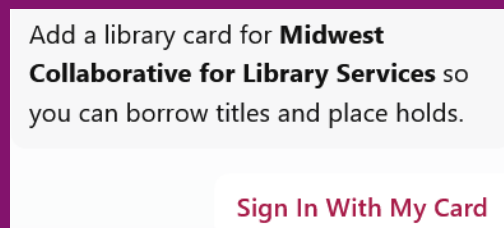

1. Touch the Menu icon (3 horizontal lines) at the bottom of your screen

2. Touch "Add a Library"

3. Type Midwest Collaborative for Library Services (MCLS)

4. Touch MCLS when it appears on your screen

5. Touch "Sign in With My Card"

6. Touch "St. Clair Shores Public Library"

7. Enter your SCS library card number and Touch "Sign In"

Okay, you're signed in! Here is your library card.

Rename Card

Next

8. You are ready to begin searching the eBook & eAudiobook catalog of our partner cooperative Midwest Collaborative