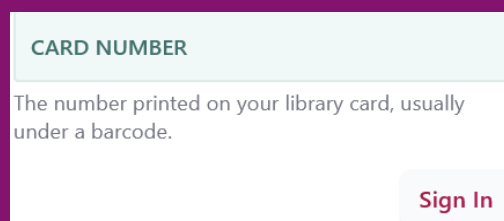

1. Touch the Menu icon (3 horizontal lines) at the bottom of your screen

2. Touch "Add a Library"

3. Type Midwest Collaborative for Library Services (MCLS)

4. Touch MCLS when it appears on your screen

5. Touch "Sign in With My Card"

6. Touch "St. Clair Shores Public Library"

7. Enter your SCS library card number and Touch "Sign In"

Okay, you're signed in! Here is your library card.

Rename Card

Next

8. You are ready to begin searching the eBook & eAudiobook catalog of our partner cooperative Midwest Collaborative